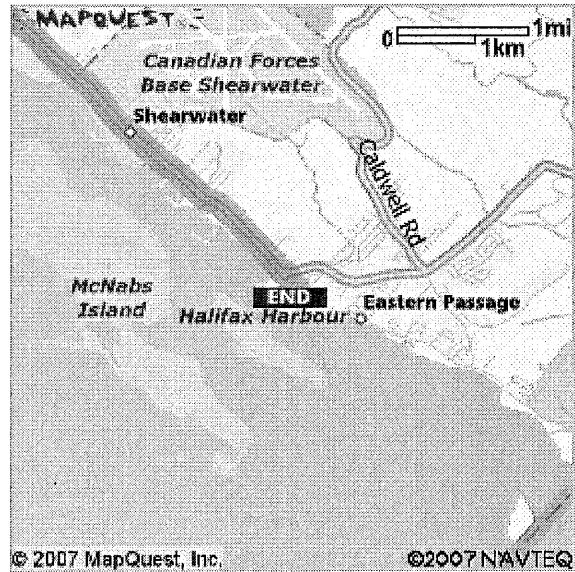

Start:
Saint Mary's University: 902-420-5486
923 Robie St, Halifax, NS B3H 3C3, CA

End:
Fisherman's Cove: 902-465-6093
30 Government Wharf Rd, Eastern
Passage, NS B3G 1M7, CA

All rights reserved. Use Subject to License/Copyright
These directions are informational only. No representation is made or warranty given as to their content, road conditions or route usability or expeditiousness. User assumes all risk of use. MapQuest and its suppliers assume no responsibility for any loss or delay resulting from such use.