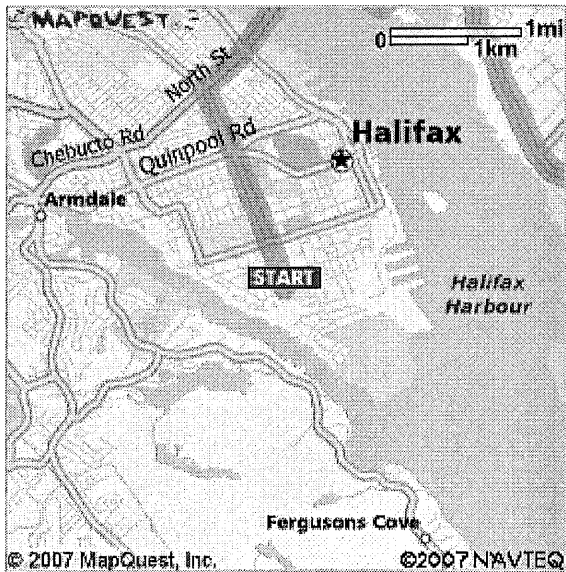

Start:
Saint Mary's University: 902-420-5486
923 Robie St, Halifax, NS B3H 3C3, CA

End:
Fisherman's Cove: 902-465-6093
30 Government Wharf Rd, Eastern
Passage, NS B3G 1M7, CA

All rights reserved. Use Subject to License/Copyright
These directions are informational only. No representation is made or warranty given as to their content, road conditions or route usability or expeditiousness. User assumes all risk of use. MapQuest and its suppliers assume no responsibility for any loss or delay resulting from such use.